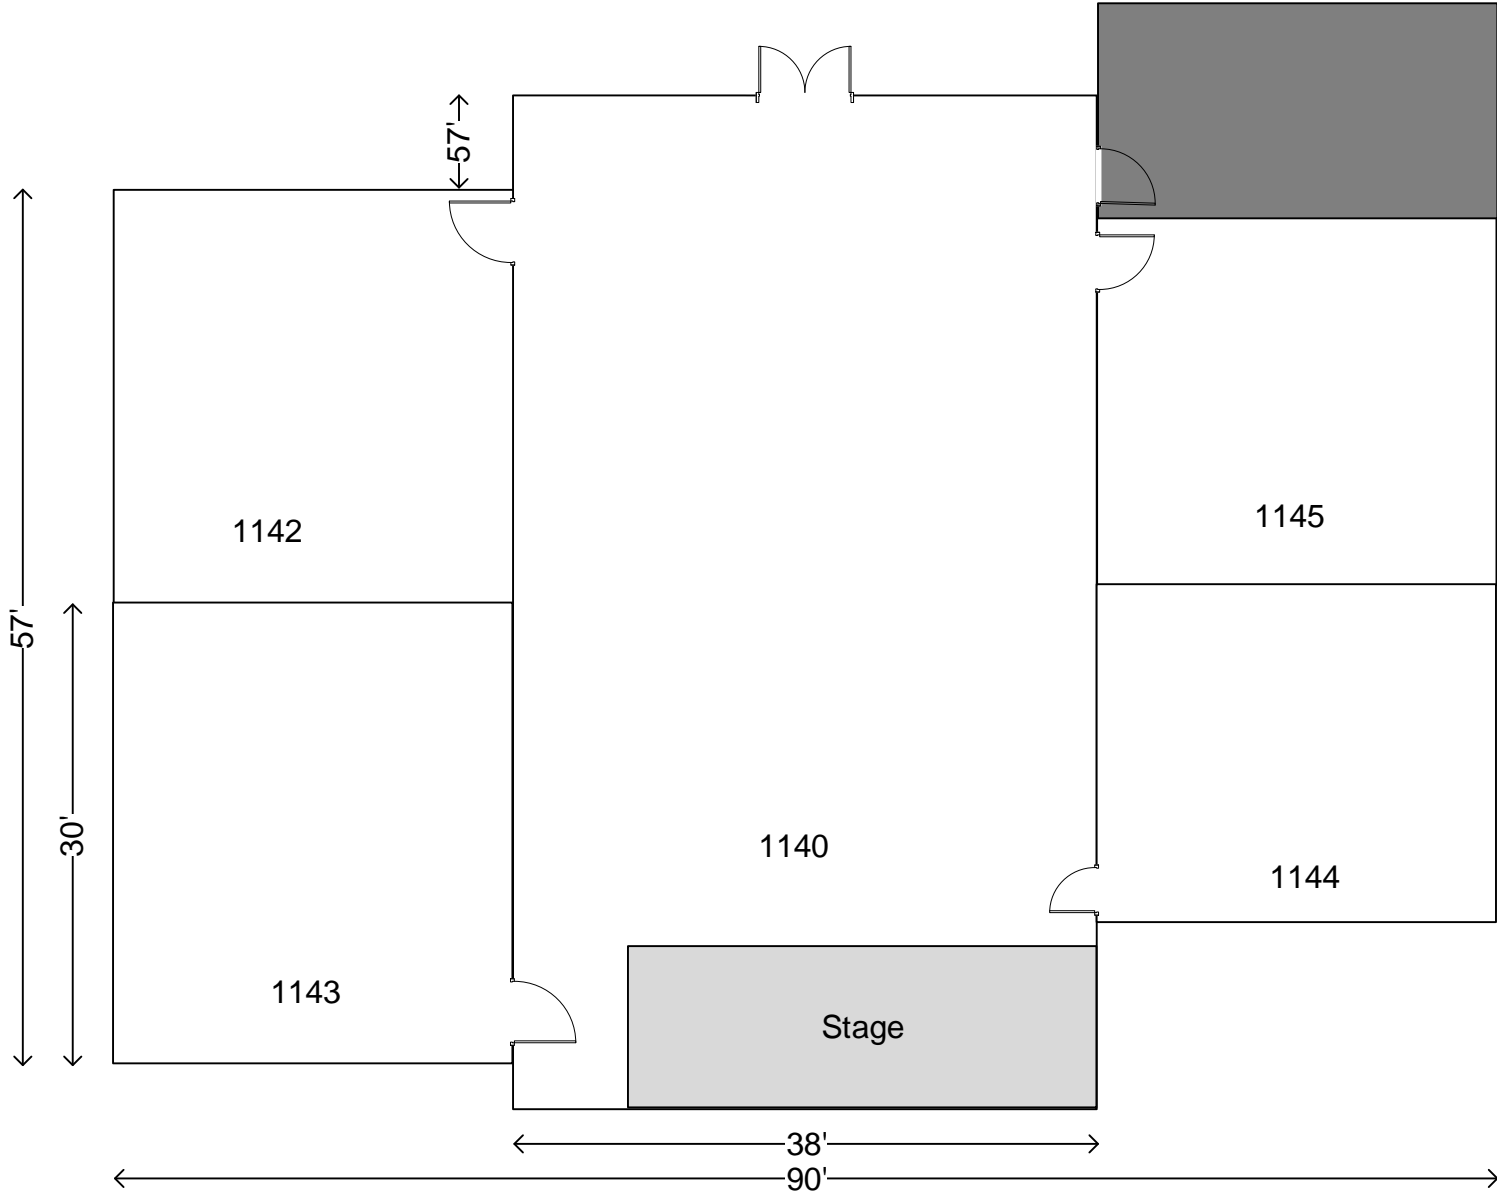

The Connection Center

The ELC

Room 1421

Room 1420

The Party Room

Room 1140 & 1142 - 1145 (4th and 5th Grade Pod)

Rooms 1130 & 1133-1136 (Pre-K /1st Grade Pod)

Room 1120 & 1123 - 1126 (VPrep Pod)