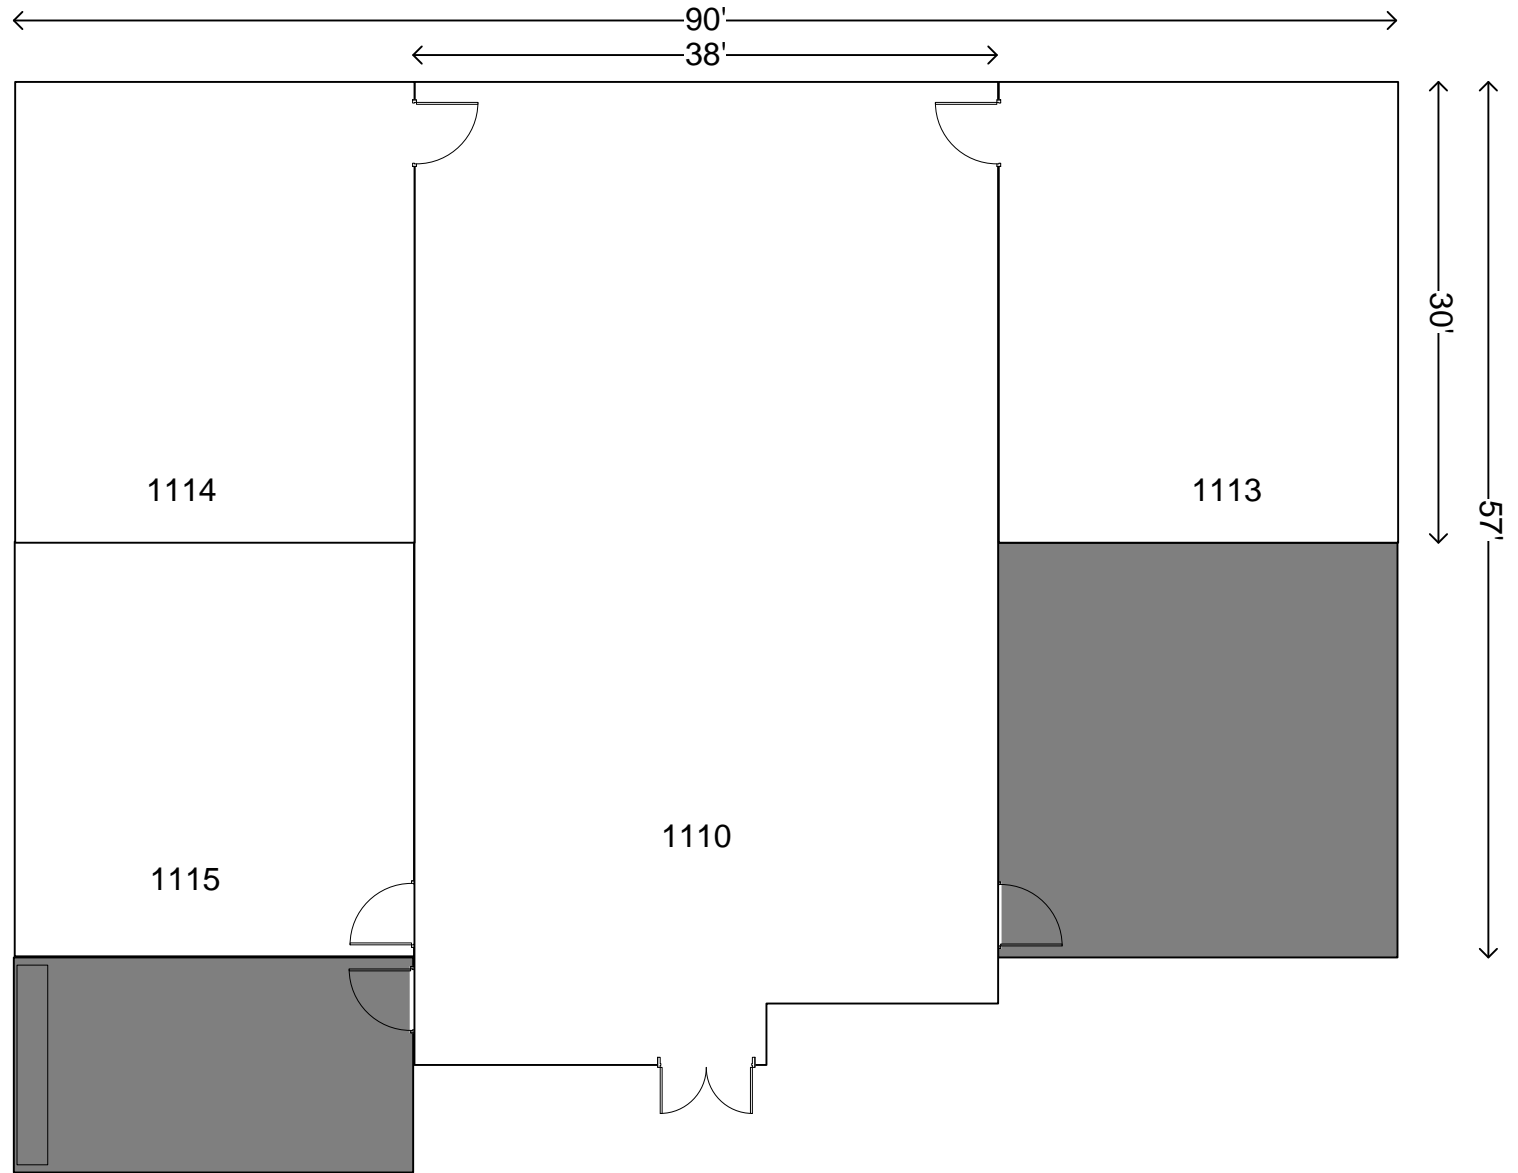

Rooms 1110 & 1113-1115 (2nd and 3rd Grade Pod)