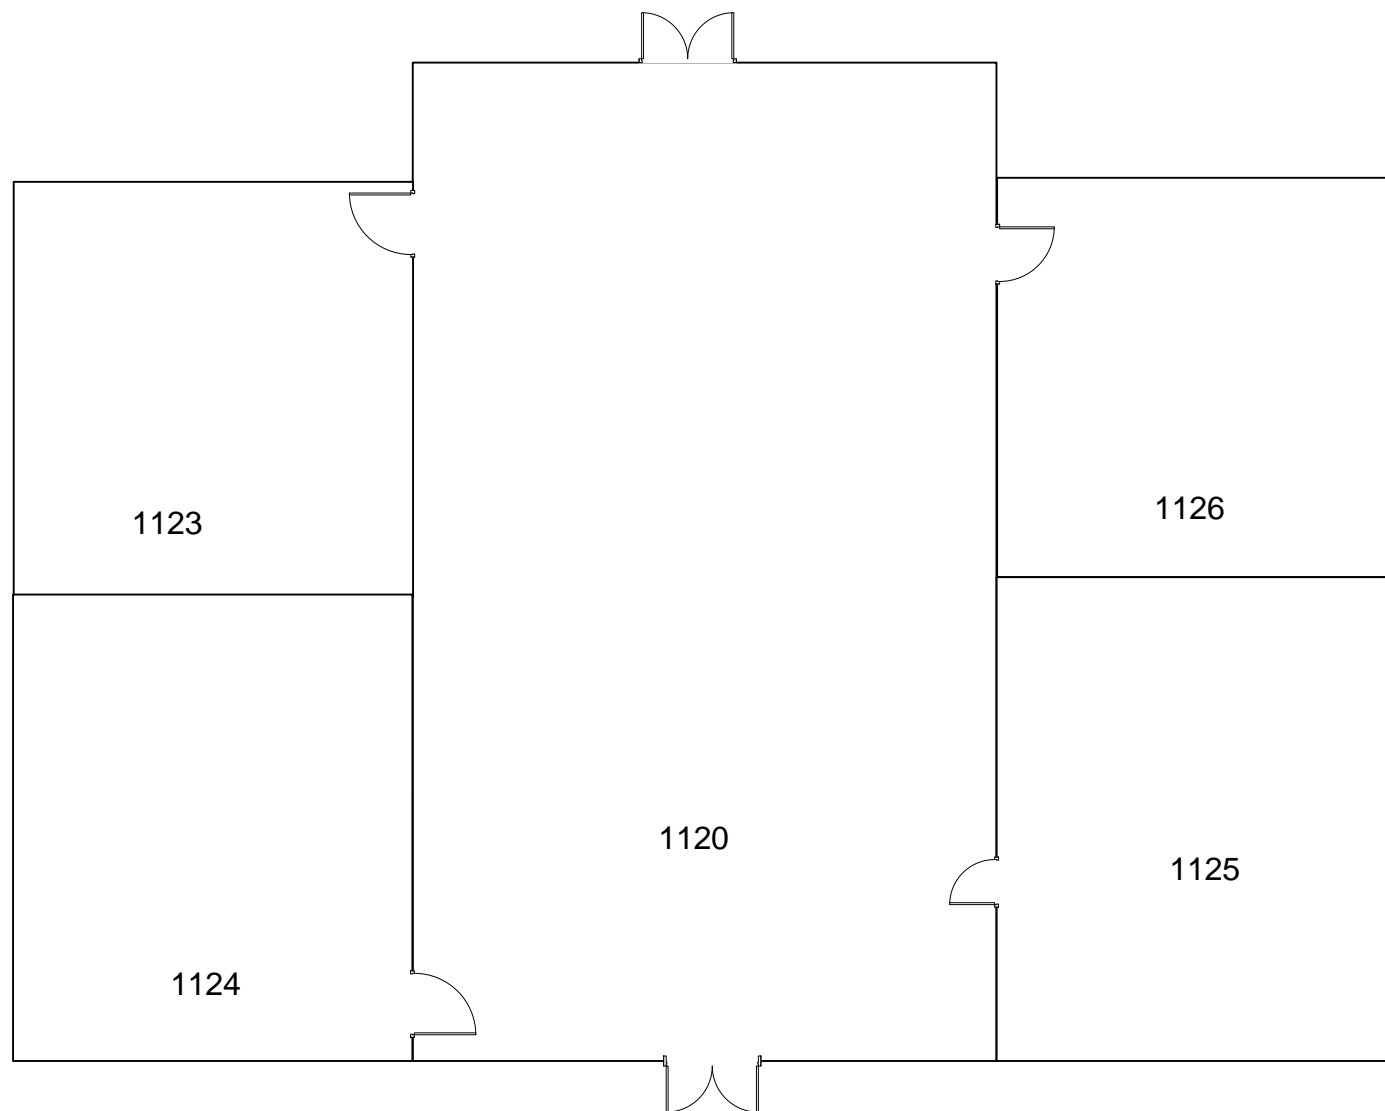

The Connection Center

The ELC

Room 1421

Room 1420

The Party Room

Room 1140 & 1142 - 1145 (4th and 5th Grade Pod)

Rooms 1130 & 1133-1136 (Pre-K /1st Grade Pod)

Room 1120 & 1123 - 1126 (VPrep Pod)

Rooms 1110 & 1113-1115 (2nd and 3rd Grade Pod)

Promenade

The Dance Studio

Hang Time College

Hang Time High/2140

Hang Time Mid High

CLASSROOMS

1st Floor - Hallways

Room 2111

Room 2112

Room 2113

Room 2114

Room 2115

Exit

Room 2116

Room 2117