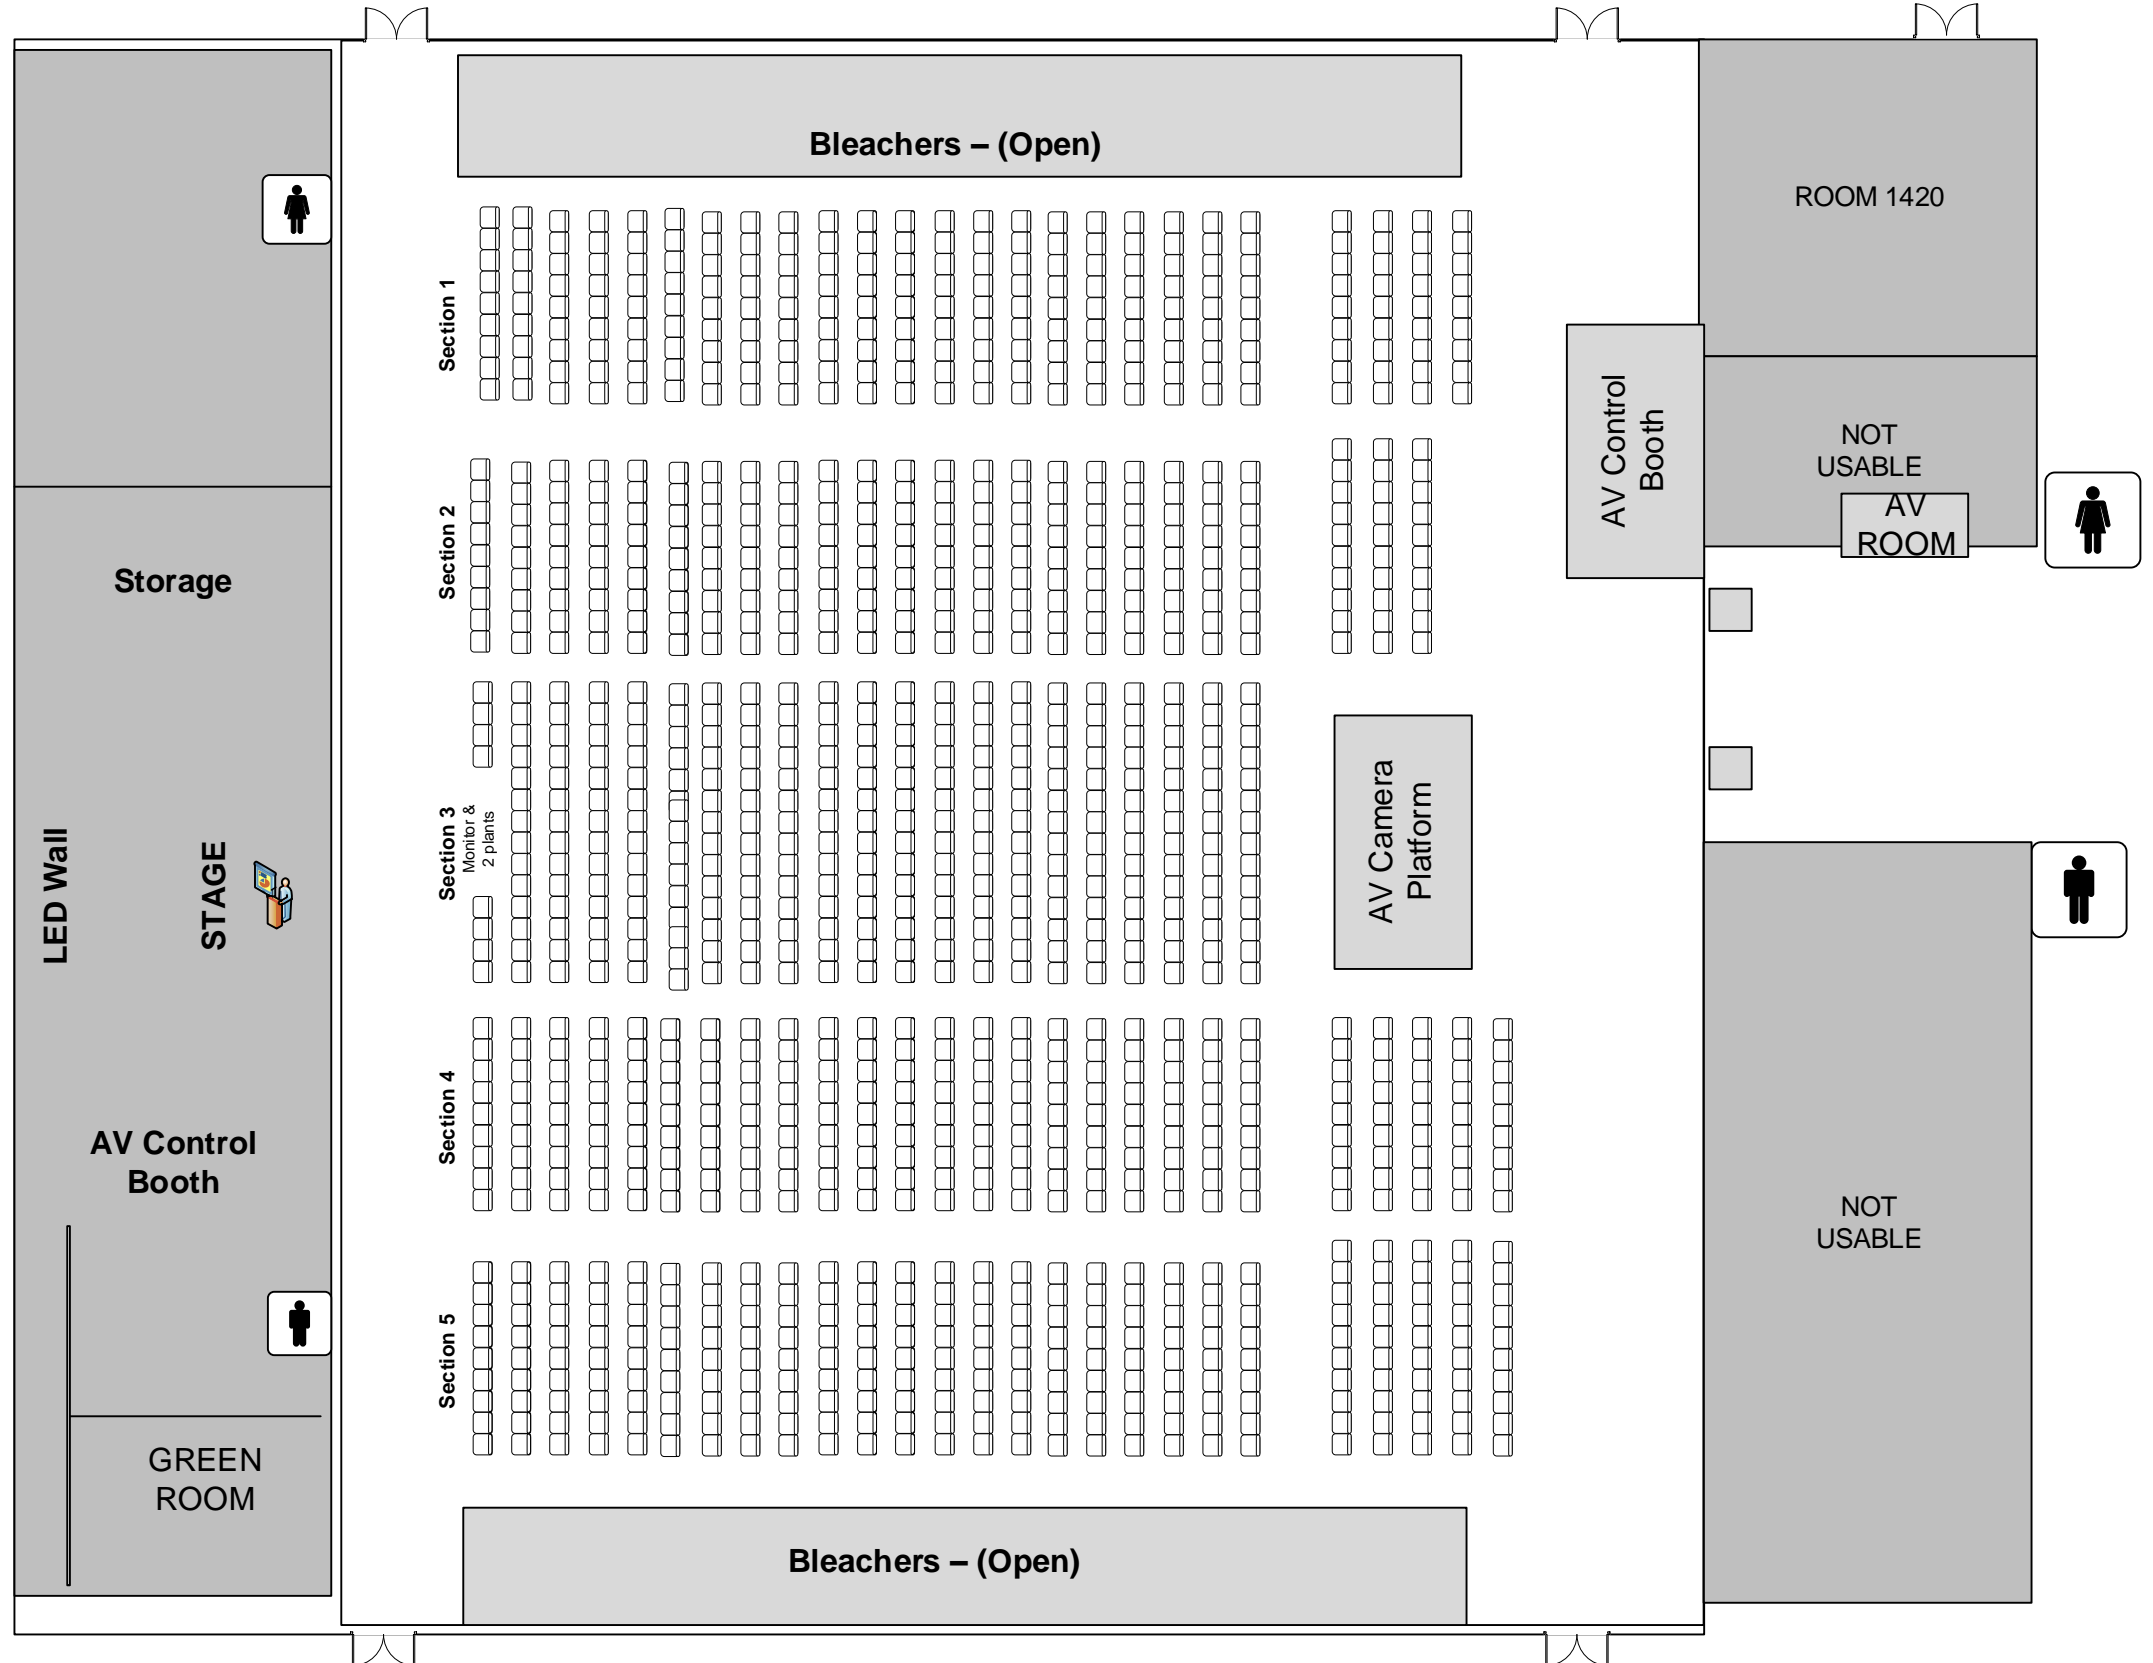

THE KBC
HOUSTON

WEST OREM ROAD

THE KBC FIRST LEVEL

THE KBC

HOUSTON

THE KBC SECOND LEVEL

THE GYMNATORIUM AND STAGE

The Great Room

The Connection Center

The ELC

Room 1421

Room 1420

The Party Room

Room 1140 & 1142 - 1145 (4th and 5th Grade Pod)

Rooms 1130 & 1133-1136 (Pre-K /1st Grade Pod)

Room 1120 & 1123 - 1126 (VPrep Pod)

Room 2111

Room 2112

Room 2113

Room 2114

Room 2115

Exit

Room 2116

Room 2117