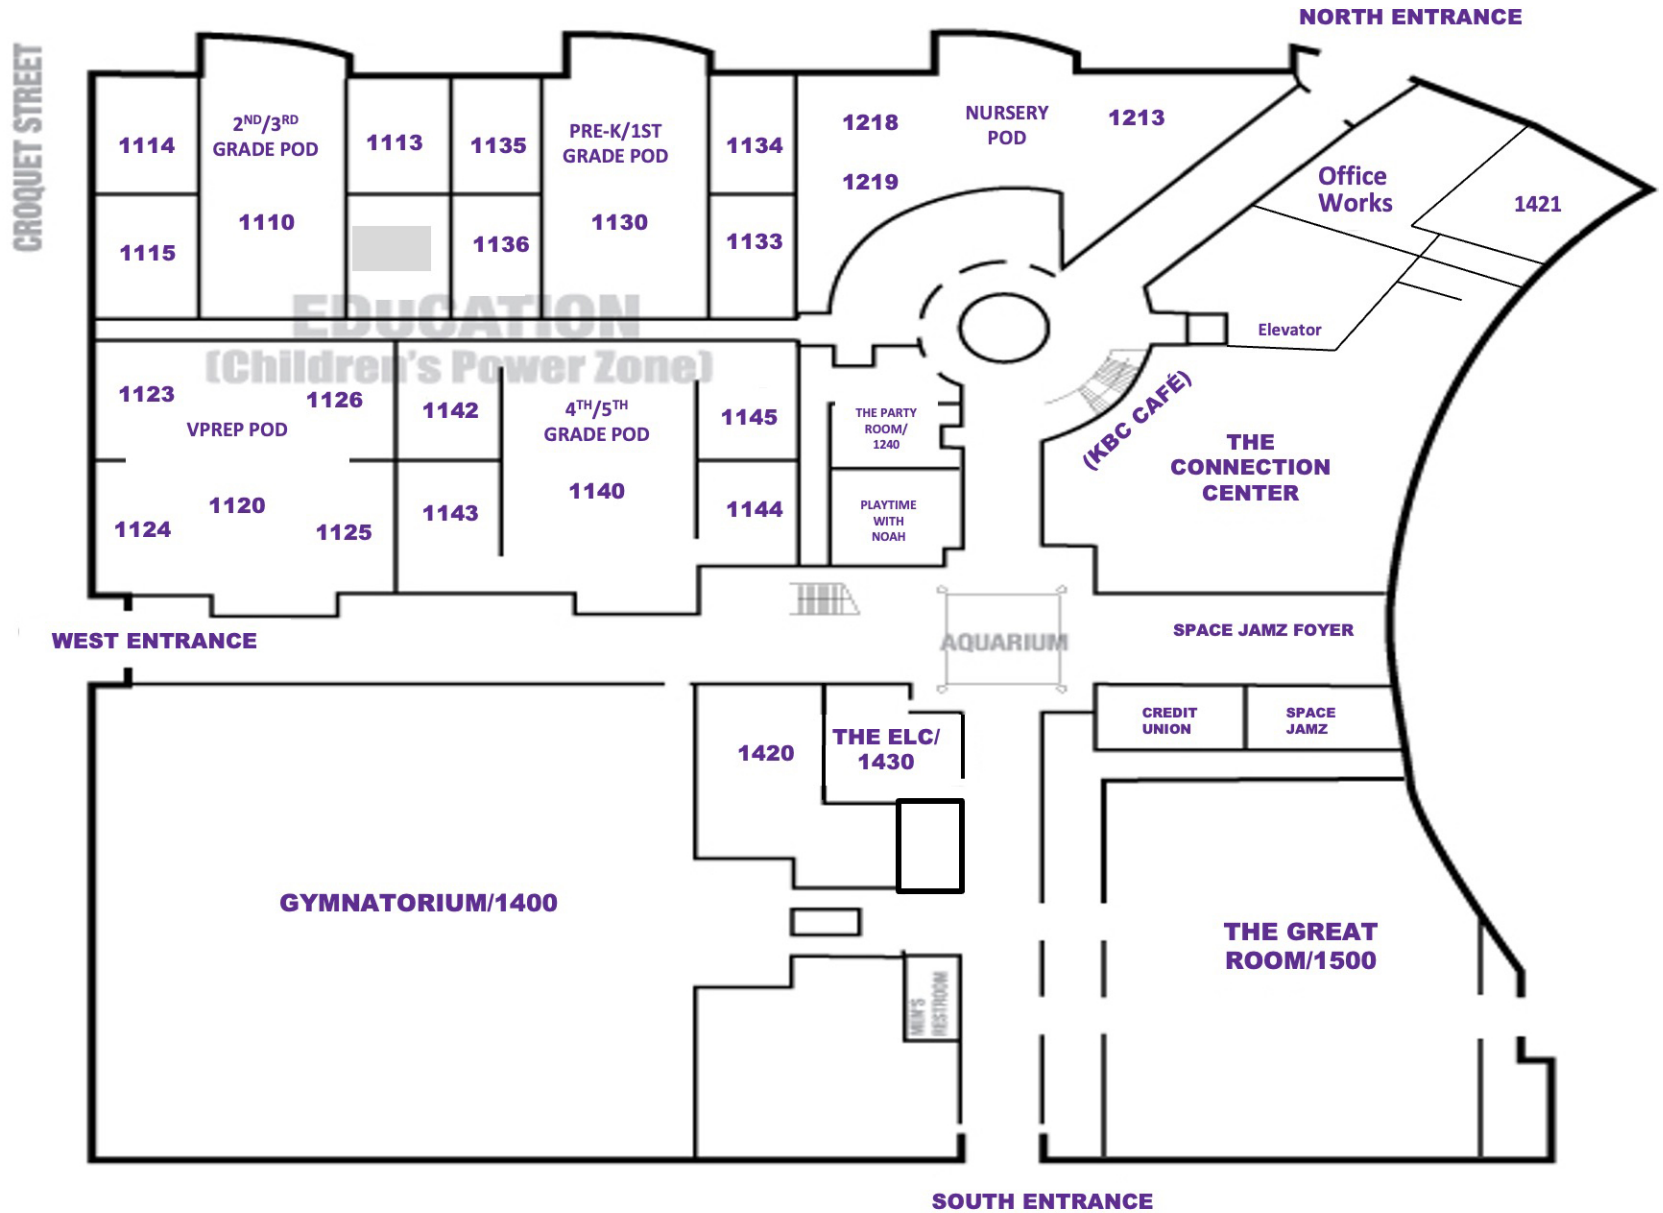

THE KBC
HOUSTON

WEST OREM ROAD

THE KBC FIRST LEVEL

THE KBC

HOUSTON

THE KBC SECOND LEVEL

THE GYMNATORIUM AND STAGE

The Great Room

The Connection Center

The ELC

Room 1421

Room 1420

The Party Room

Room 1140 & 1142 - 1145 (4th and 5th Grade Pod)

Rooms 1130 & 1133-1136 (Pre-K /1st Grade Pod)

Room 1120 & 1123 - 1126 (VPrep Pod)

Rooms 1110 & 1113-1115 (2nd and 3rd Grade Pod)

Promenade

The Dance Studio

Hang Time College

Hang Time High/2140

Hang Time Mid High

CLASSROOMS

1st Floor - Hallways

Room 2111

Room 2112

Room 2113

Room 2114

Room 2115

Exit

Room 2116

Room 2117