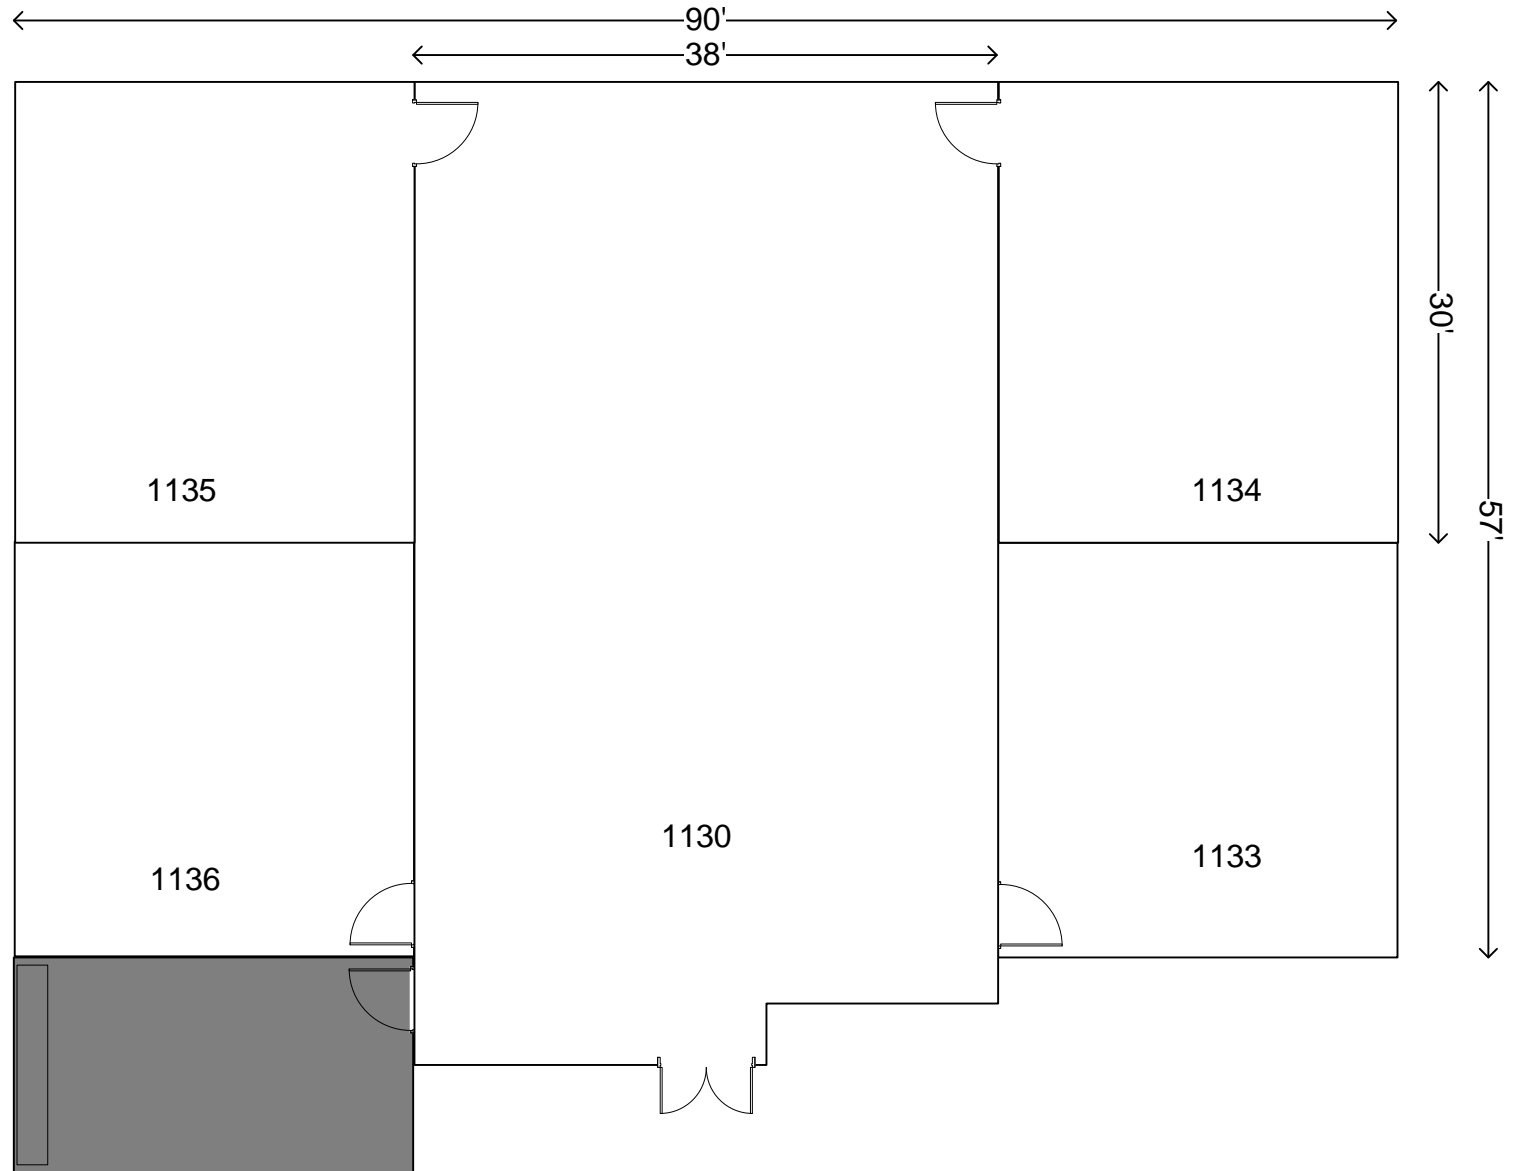

The Connection Center

The ELC

Room 1421

Room 1420

The Party Room

Room 1140 & 1142 - 1145 (4th and 5th Grade Pod)

Rooms 1130 & 1133-1136 (Pre-K /1st Grade Pod)

Room 1120 & 1123 - 1126 (VPrep Pod)