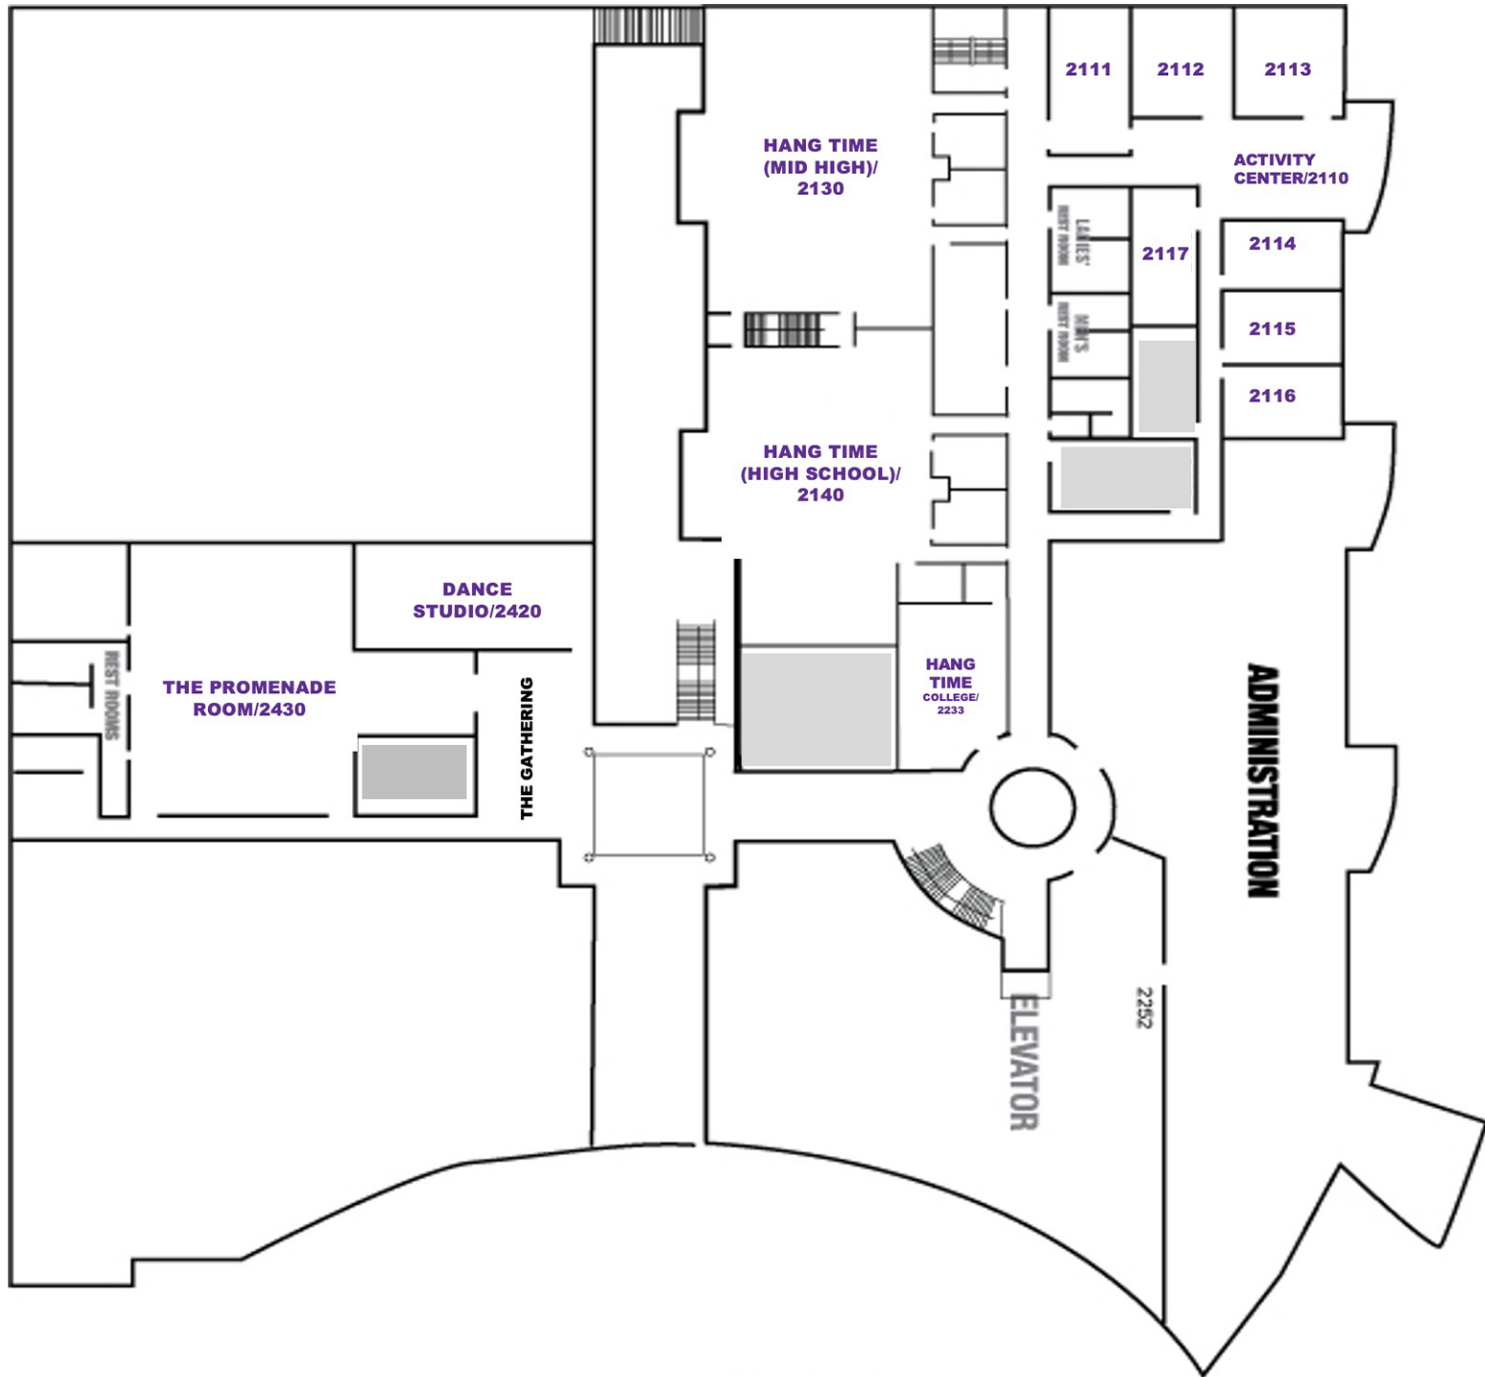

THE KBC
HOUSTON

WEST OREM ROAD

THE KBC FIRST LEVEL

THE KBC

HOUSTON

THE KBC SECOND LEVEL

THE GYMNATORIUM AND STAGE

The Great Room

The Connection Center

The ELC

Room 1421

Room 1420

The Party Room

Room 1140 & 1142 - 1145 (4th and 5th Grade Pod)

Rooms 1130 & 1133-1136 (Pre-K /1st Grade Pod)

Room 1120 & 1123 - 1126 (VPrep Pod)

Room 2111

Room 2112

Room 2113

Room 2114

Room 2115

Exit

Room 2116

Room 2117